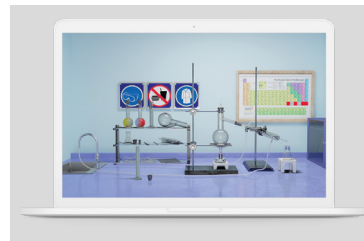

ETECH SIMULATION

The training is simulated
the skills are real

Construction Simulators

- Mobile Crane
- Tower Crane
- Motor grader
- Backhoe
- Wheel Loader
- Bulldozer
- Hydraulic Excavator
- Telehandler
- Bobcat / Skid Steer Loader

Welding Simulators

- GMAW (MIG-MAG)
- FCAW-G
- FCAW-S
- SMAW
- GTAW (TIG)

Petroleum Engineering & Petrochemical Simulators

- Drilling, Workover and Well Control
- Land Rig Up
- Instrumentation and Acidizing
- Oil and Gas Production, Gathering and Transport
- Virtual Refinery

Drone Simulator

- Single-Rotor Drone
- Multi-Rotor Drone
- Fixed-Wing Drone
- Tactical Drones
- Reconnaissance Drone

Online Simulators

- Physics, Chemistry and Biology Simulators
- Natural Science
- STEM
- Vocational Virtual Labs